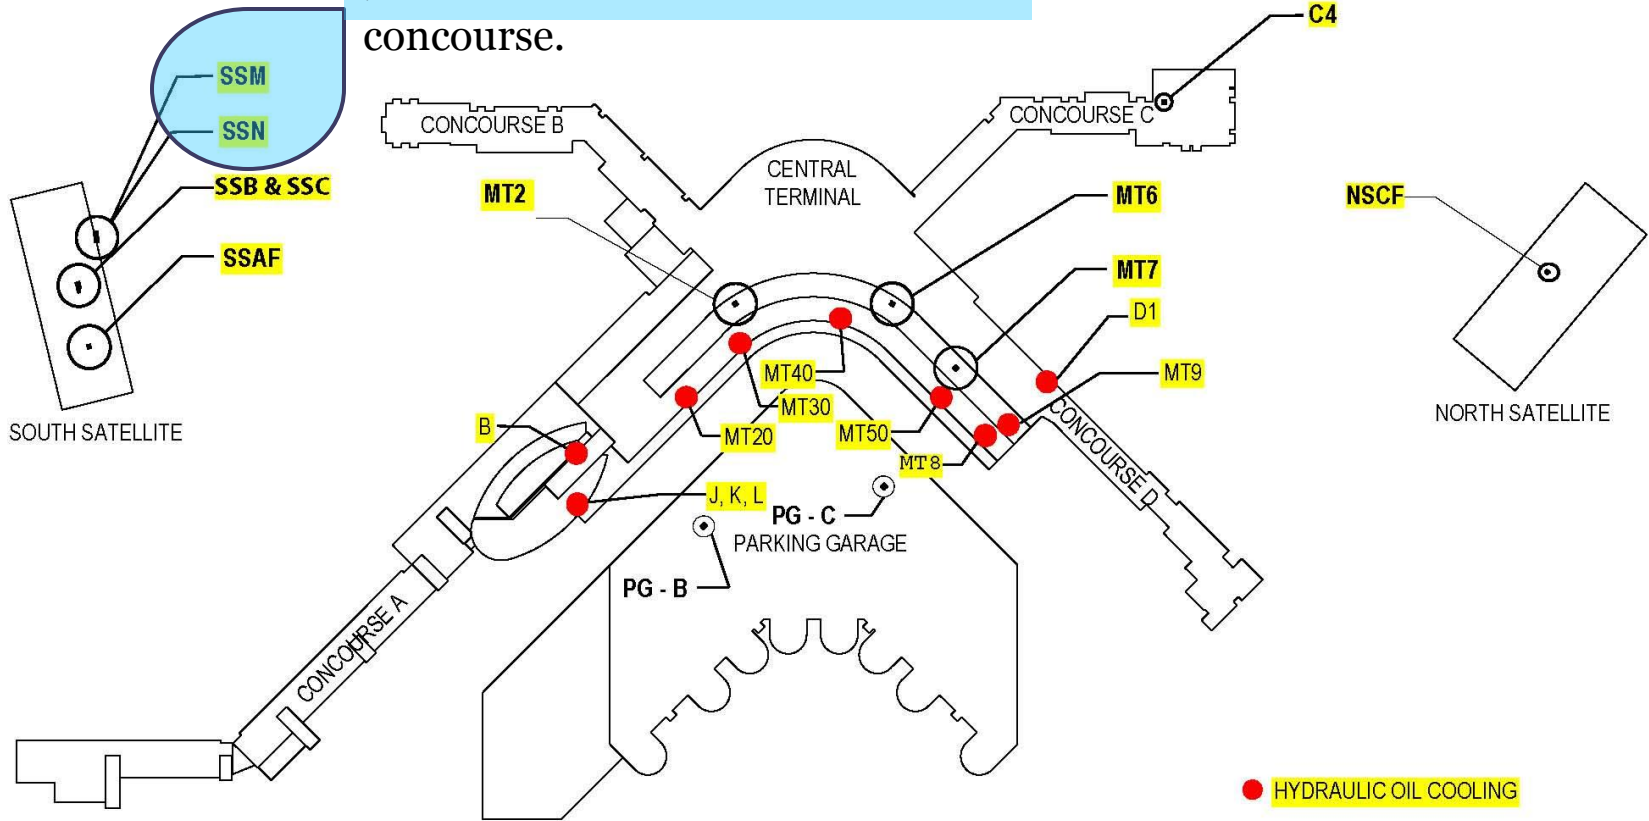

Vertical Conveyance at Sea-Tac Airport Phases 1 & 2

Introduction to Action Items 6d & 6e

A decorative graphic consisting of several horizontal lines of varying lengths and colors (teal, light blue, white) extending from the right side of the slide.

Two new elevators for travelers between train station and concourse.

● HYDRAULIC OIL COOLING

○ KEY PLAN, Vertical Conveyance Modernization.
 | LEGEND | — AERO 1

Video

Two new elevators for
travelers between
train station and
concourse.

Phase 2 Elevators

KEY PLAN, Vertical Conveyance Modernization

LEGEND |  — AERO 2