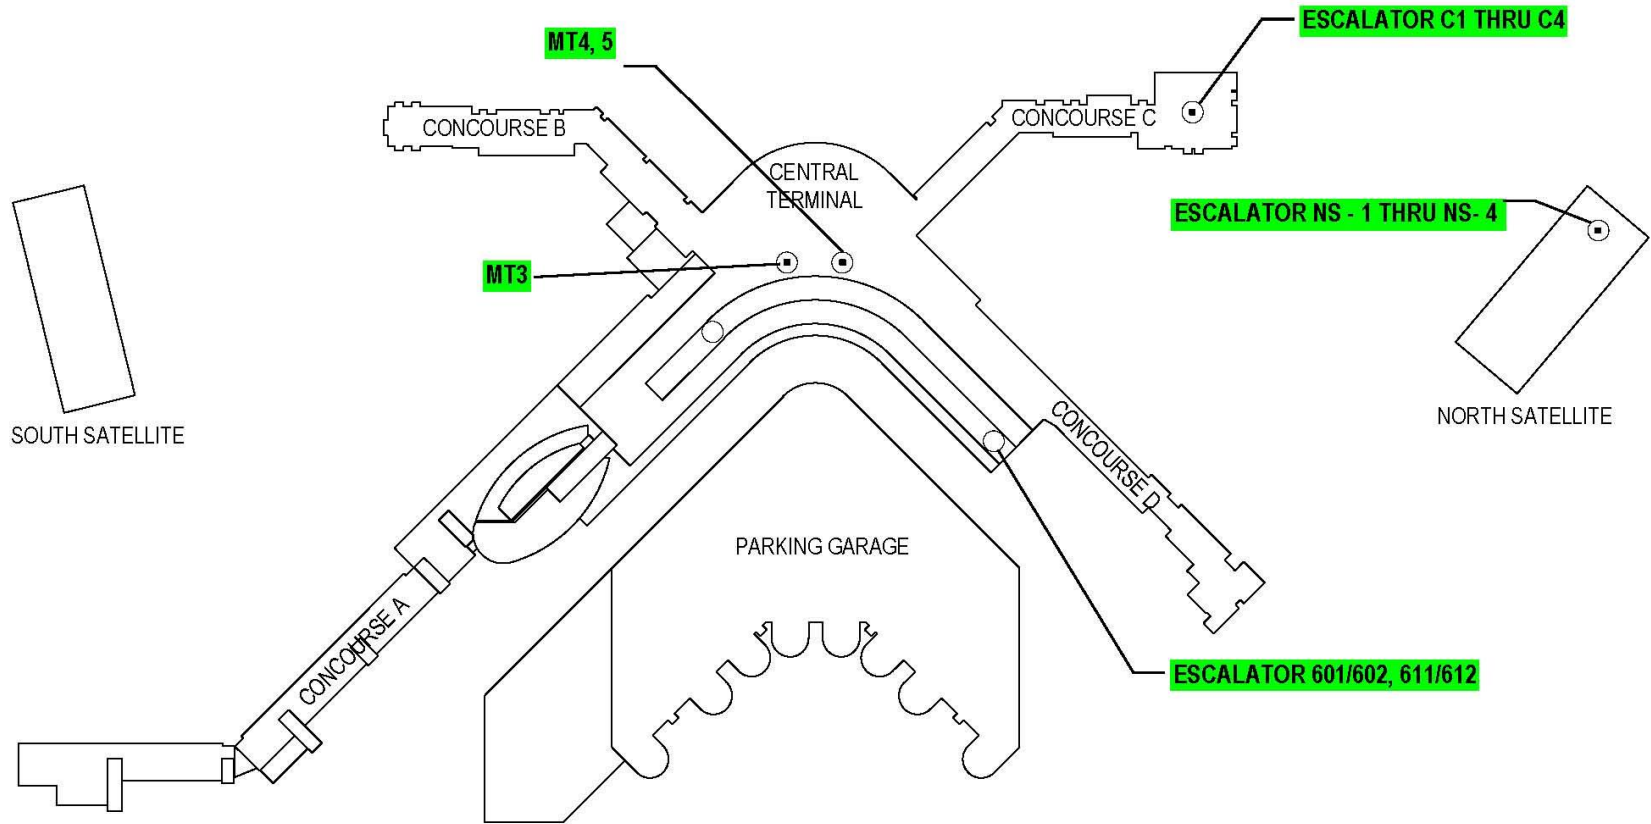

Vertical Conveyance at Sea-Tac Airport Phases 1 & 2

Introduction to Action Items 6d & 6e

A decorative graphic consisting of several horizontal lines of varying lengths and colors (teal, light blue, white) extending from the right side of the slide.

Two new elevators for travelers between train station and concourse.

● HYDRAULIC OIL COOLING

○ KEY PLAN, Vertical Conveyance Modernization.
 | LEGEND | — AERO 1

Video

Two new elevators for
travelers between
train station and
concourse.

Phase 2 Elevators

KEY PLAN, Vertical Conveyance Modernization

LEGEND |  — AERO 2